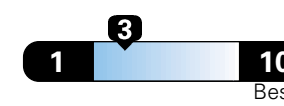

Smog Rating (tailpipe only)

This vehicle emits 348 grams CO2 per mile. The best emits 0 grams per mile (tailpipe only). Producing and distributing fuel also creates emissions; learn more at fuelconomy.gov.

Actual results will vary for many reasons, including driving conditions and how you drive and maintain your vehicle. The average new vehicle gets 27 MPG and cost $7,500 to fuel over 5 years. Cost estimates are based on 15,000 miles per year at $3.25 per gallon. MPGe is miles per gasoline gallon equivalent. Vehicle emissions are a significant cause of climate change and smog.

fuelconomy.gov

Calculate personalized estimates and compare vehicles